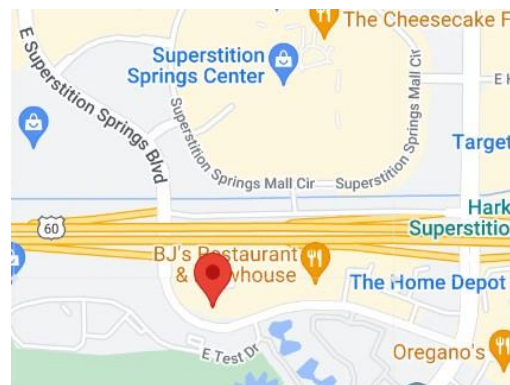

Superstition: Cardiology Services, Vein Center

6402 E. Superstition Springs Blvd. Suite 114 • Mesa, AZ 85206

Main Phone: (480) 835-6100

- Traveling **West** on Highway 60 in East Mesa, take Power Rd. exit
- Turn left onto Power Rd.
- Turn right on Superstition Springs Blvd.
- Follow the curve to the right and take your first right at Test Drive
- Take the first left into the parking lot
- -OR-
- Traveling **East** on Highway 60 in East Mesa, take the Superstition Springs Blvd. exit
- Turn right onto Superstition Springs Blvd
- Follow to the stop light at Test Drive and turn left
- Take the first left into the parking lot