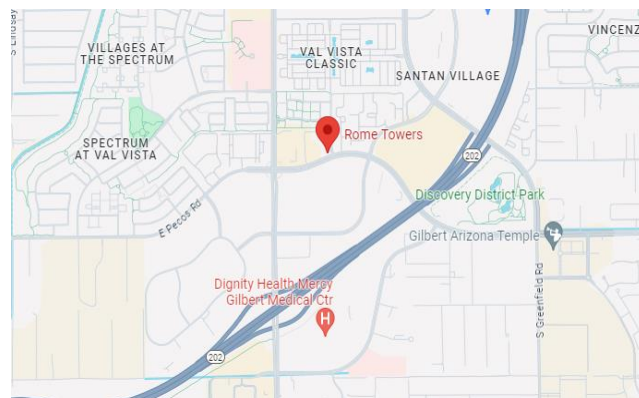

TRI-CITY CARDIOLOGY

Directions and Maps

Fiesta Office & Vein Center

1580 N. Fiesta Blvd Ste. 100 Gilbert, AZ 85233

1580 N. Fiesta Blvd Ste. 101 Gilbert, AZ 85233

Main Phone: (480) 835-6100

- Traveling **East** on Highway 60 in Mesa, take the Country Club Drive Exit Turn South (Right) onto Country Club Drive and then turn left on Baseline Rd.
- Turn Right on Fiesta Blvd
- Tri-City Cardiology is on the Southwest corner of Baseline and Fiesta Blvd. in Suite 100
- **-OR-**
- Traveling **West** on Highway 60 in Mesa, take the Mesa Drive/McQueen exit • Turn South (Left) onto Mesa Drive/McQueen and then turn Right on Baseline Rd.
- Turn Left on Fiesta Blvd
- Tri-City Cardiology is on the Southwest corner of Baseline and Fiesta Blvd. in Suite 100
- **-OR-**
- Traveling **North or South** on highway 101, take the Southern Ave/Baseline Rd exit
- Turn East on Baseline Rd and then turn Right on Fiesta Blvd
- Tri-City Cardiology is on the Southwest corner of Baseline and Fiesta Blvd. in Suite 100

Pecos Office – Rome Towers (Formerly Val Vista)

1760 E. Pecos Dr. • Suite 420 • Gilbert, AZ 85295

Main Phone: (480) 835-6100

- Traveling **East** or **West** on Highway 60 in East Mesa, take the Greenfield Rd exit, then head south on Santan Village Pkwy.
- OR-
- Traveling **East** or **West** on South Santan Fwy/Loop 202, take the Val Vista exit, then head north
- Turn right onto E. Pecos Rd
- Turn left onto S. Rome St
- Make your first left into parking lot