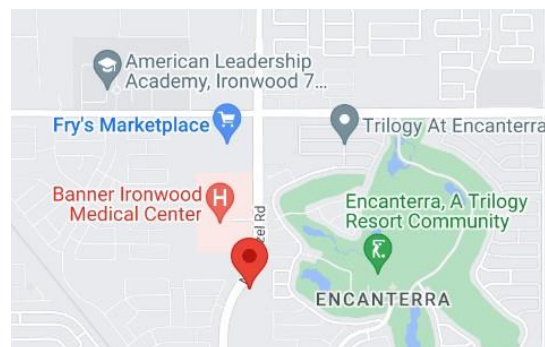

San Tan Valley Office – Pinal Professional Village

36543 N. Gantzel Rd. • Bldg. 15, Suite 101 • San Tan Valley, AZ 85140

Main Phone: (480) 835-6100

- Traveling **East** or **West** on Highway 60 in East Mesa, Take the Ironwood exit, # 195
- Turn South onto S. Ironwood Drive
- S. Ironwood Dr. turns into N. Gantzel Road
- Continue south through Combs, to the 2nd stop light (no street name)
- Turn left into the complex and make a sharp left and follow the front of the buildings to our office location
- -OR-
- Traveling **East** on Hunt Highway, take a left on Bella Vista Road
- Turn left on Gantzel Road
- Go through 2 stop light and turn into complex
- -OR-
- Traveling **West** on Hunt Highway, take a right on Bella Vista Road
- Turn left on Gantzel Road
- Go through 2nd stop light and turn into complex