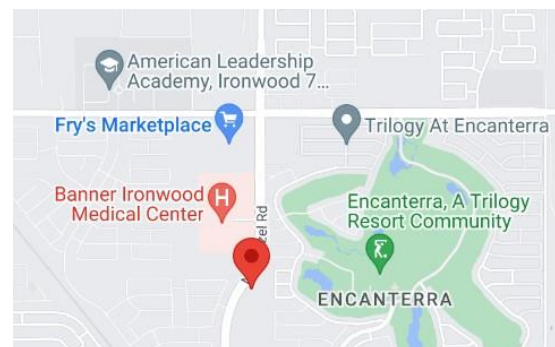

San Tan Valley Office – Pinal Professional Village

36543 N. Gantzel Rd. • Bldg. 15, Suite 101 • San Tan Valley, AZ 85140

Main Phone: (480) 835-6100

- Traveling **East** or **West** on Highway 60 in East Mesa, Take the Ironwood exit, # 195
- Turn South onto S. Ironwood Drive
- S. Ironwood Dr. turns into N. Gantzel Road
- Continue south through Combs, to the 2nd stop light (no street name)
- Turn left into the complex and make a sharp left and follow the front of the buildings to our office location
- -OR-
- Traveling **East** on Hunt Highway, take a left on Bella Vista Road
- Turn left on Gantzel Road
- Go through 2 stop light and turn into complex
- -OR-
- Traveling **West** on Hunt Highway, take a right on Bella Vista Road
- Turn left on Gantzel Road
- Go through 2nd stop light and turn into complex