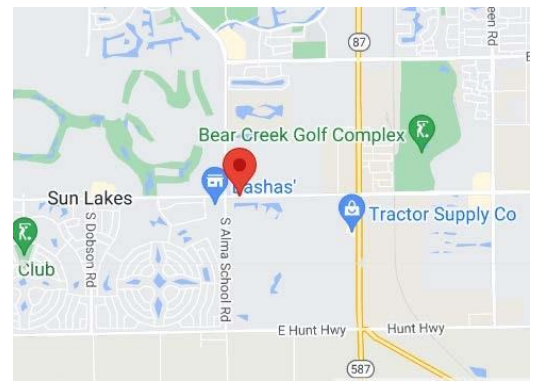

Sun Lakes

10440 E. Riggs Road • Suite 250 • Sun Lakes AZ 85248

Main Phone: (480) 835-6100

- Traveling **West** on Highway 202, take the AZ-202/AZ-202 Loop W
- Take exit 47 for AZ-87 toward Arizona Ave
- Turn left onto AZ-87 S/S Arizona Ave
- Turn right onto E Riggs Rd
- In 1 mile, the office will be on the right
- Traveling **East** on Highway 202, take the AZ-202/AZ-202 Loop E
- Take exit 48 for Alma School Rd
- Turn right onto S Alma School Rd
- Turn left onto E Riggs Rd
- The office building will be to your left