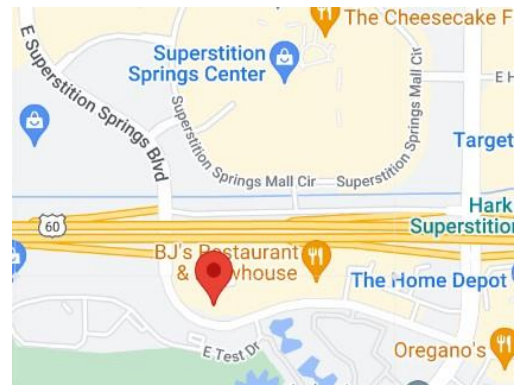

Superstition: Cardiology Services, Vein Center

6402 E. Superstition Springs Blvd. Suite 114 • Mesa, AZ 85206

Main Phone: (480) 835-6100

- Traveling **West** on Highway 60 in East Mesa, take Power Rd. exit
- Turn left onto Power Rd.
- Turn right on Superstition Springs Blvd.
- Follow the curve to the right and take your first right at Test Drive
- Take the first left into the parking lot
- -OR-
- Traveling **East** on Highway 60 in East Mesa, take the Superstition Springs Blvd. exit
- Turn right onto Superstition Springs Blvd
- Follow to the stop light at Test Drive and turn left
- Take the first left into the parking lot