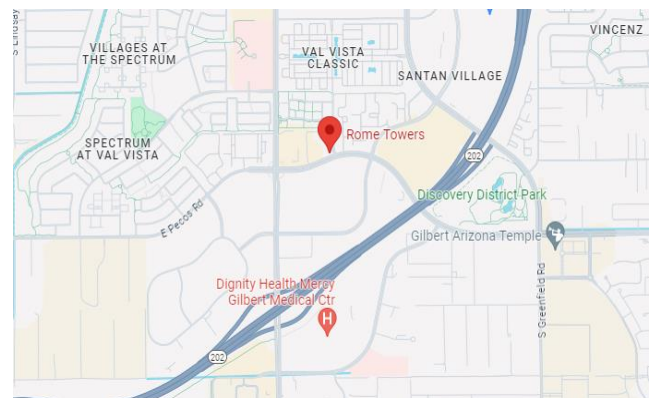

TRI-CITY CARDIOLOGY

Directions and Maps

Fiesta Office & Vein Center

1580 N. Fiesta Blvd • Suite 100 • Gilbert, AZ 85233

1580 N. Fiesta Blvd • Suite 101 • Gilbert, AZ 85233

Main Phone: (480) 835-6100

- Traveling **East** on Highway 60 in Mesa, take the Country Club Drive Exit Turn South (Right) onto Country Club Drive and then turn left on Baseline Rd.
- Turn Right on Fiesta Blvd
- Tri-City Cardiology is on the Southwest corner of Baseline and Fiesta Blvd. in Suite 100
- **-OR-**
- Traveling **West** on Highway 60 in Mesa, take the Mesa Drive/McQueen exit • Turn South (Left) onto Mesa Drive/McQueen and then turn Right on Baseline Rd.
- Turn Left on Fiesta Blvd
- Tri-City Cardiology is on the Southwest corner of Baseline and Fiesta Blvd. in Suite 100
- **-OR-**
- Traveling **North or South** on highway 101, take the Southern Ave/Baseline Rd exit
- Turn East on Baseline Rd and then turn Right on Fiesta Blvd
- Tri-City Cardiology is on the Southwest corner of Baseline and Fiesta Blvd. in Suite 100

Pecos Office – Rome Towers (Formerly Val Vista)

1760 E. Pecos Dr. • Suite 420 • Gilbert, AZ 85295

Main Phone: (480) 835-6100

- Traveling **East** or **West** on Highway 60 in East Mesa, take the Greenfield Rd exit, then head south on Santan Village Pkwy.
- OR-
- Traveling **East** or **West** on South Santan Fwy/Loop 202, take the Val Vista exit, then head north
- Turn right onto E. Pecos Rd
- Turn left onto S. Rome St
- Make your first left into parking lot